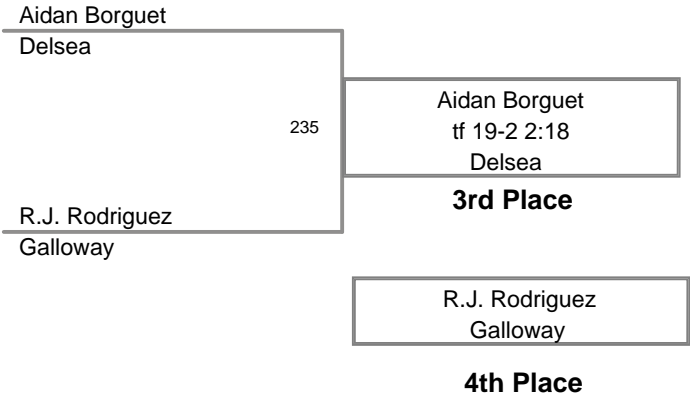

Kingsway 19th Annual PM
Junior

119 Lbs