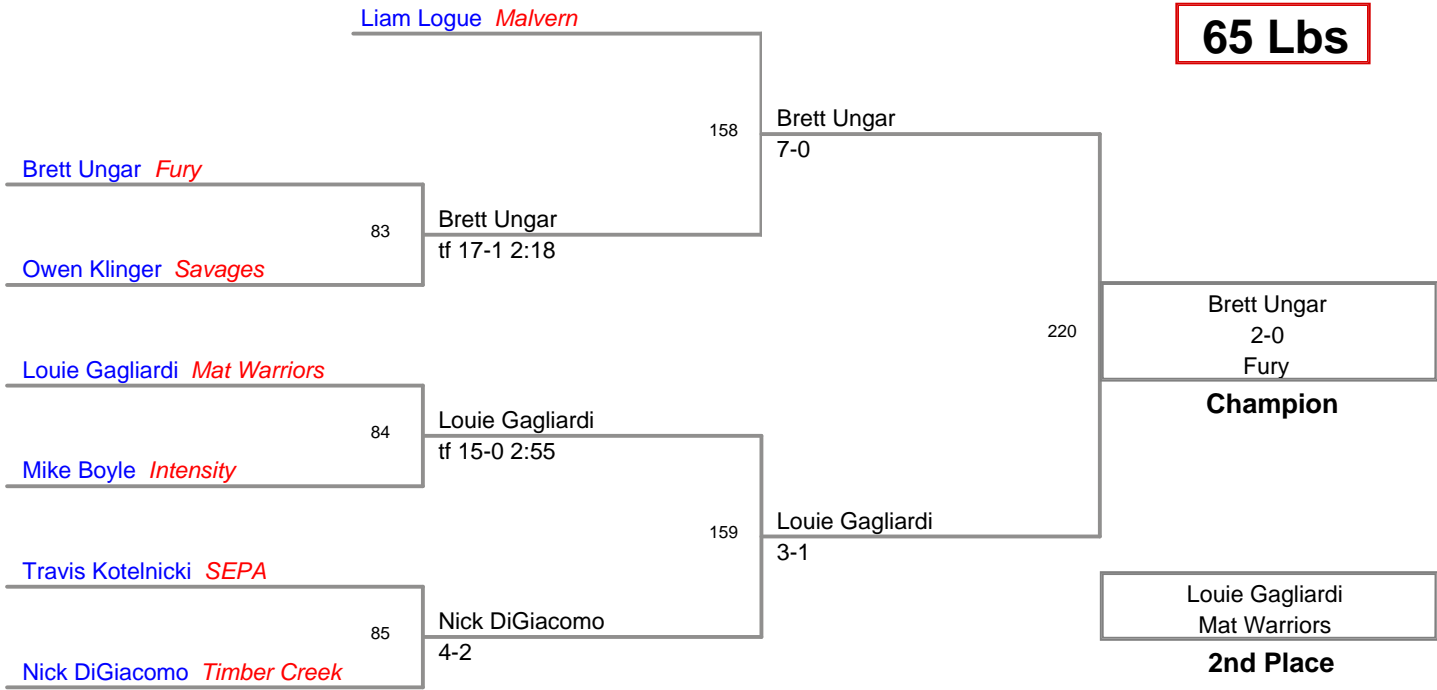

Kingsway 19th Annual PM  
Junior

**65 Lbs**

Kingsway 19th Annual PM  
Junior

**70 Lbs**

Kingsway 19th Annual PM  
Junior

**75 Lbs**

Kingsway 19th Annual PM  
Junior

**80 Lbs**