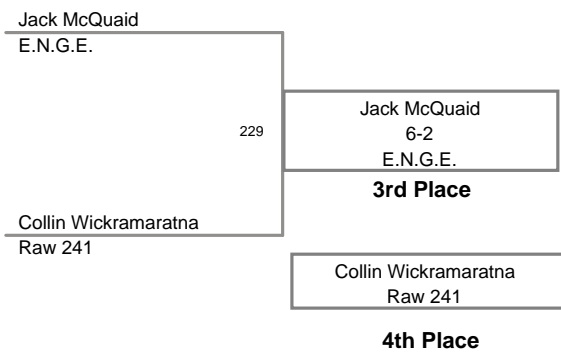

Kingsway 19th Annual PM
Junior

92 Lbs