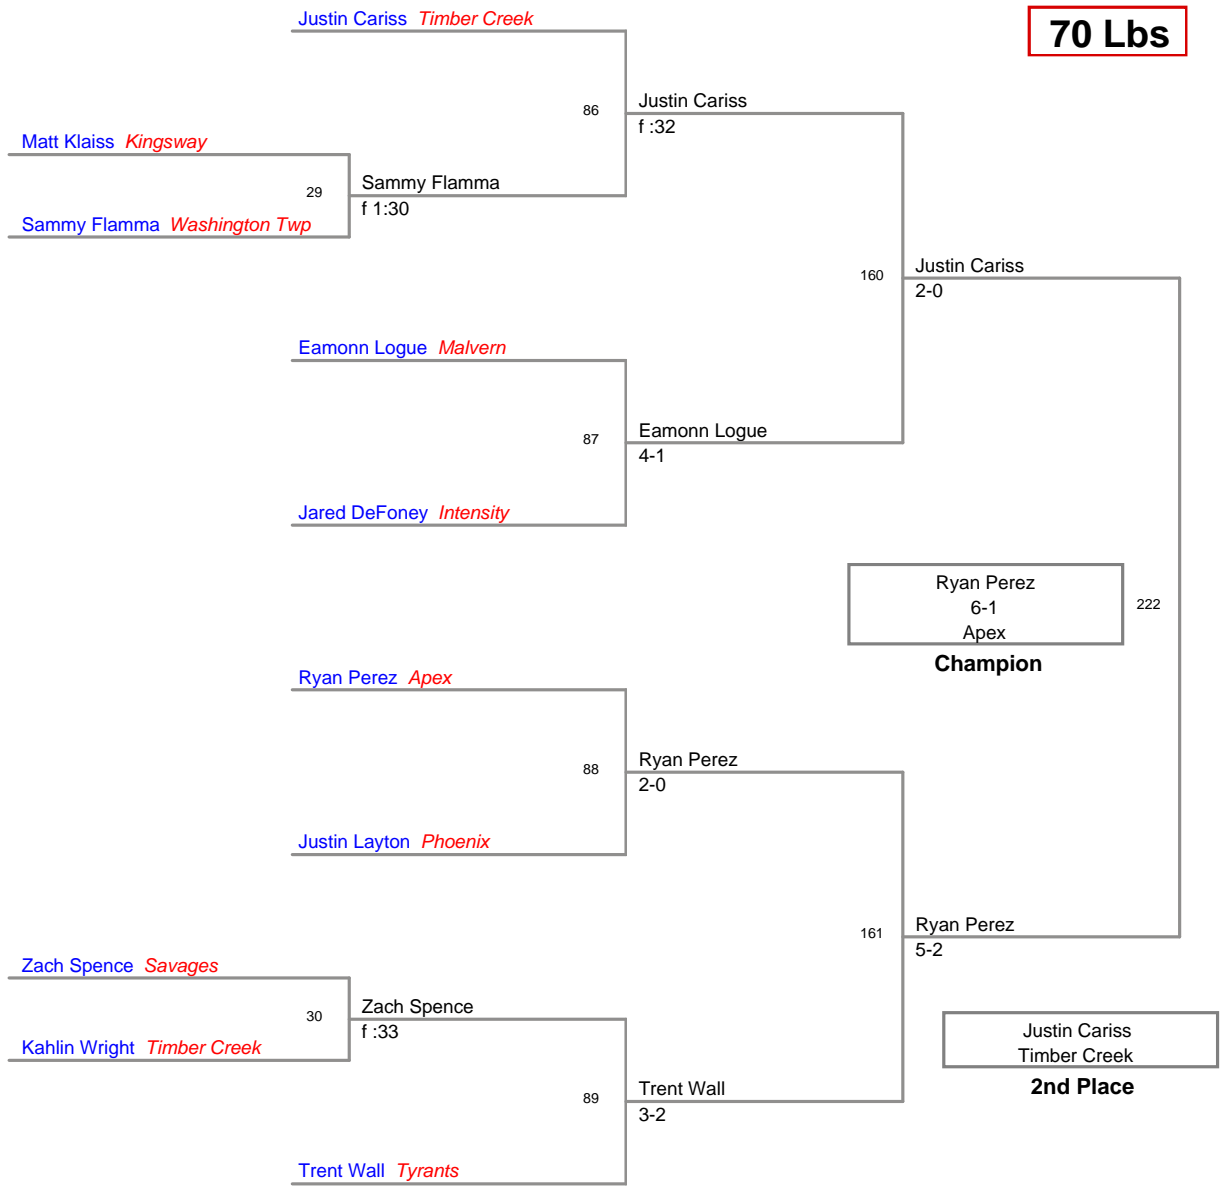

Kingsway 19th Annual PM  
Junior

**65 Lbs**

Kingsway 19th Annual PM  
Junior

**70 Lbs**

Kingsway 19th Annual PM  
Junior

**75 Lbs**

Kingsway 19th Annual PM  
Junior

**80 Lbs**

Kingsway 19th Annual PM  
Junior

**85 Lbs**

Kingsway 19th Annual PM  
Junior

**92 Lbs**

Kingsway 19th Annual PM  
Junior

**98 Lbs**

Kingsway 19th Annual PM  
Junior

**105 Lbs**