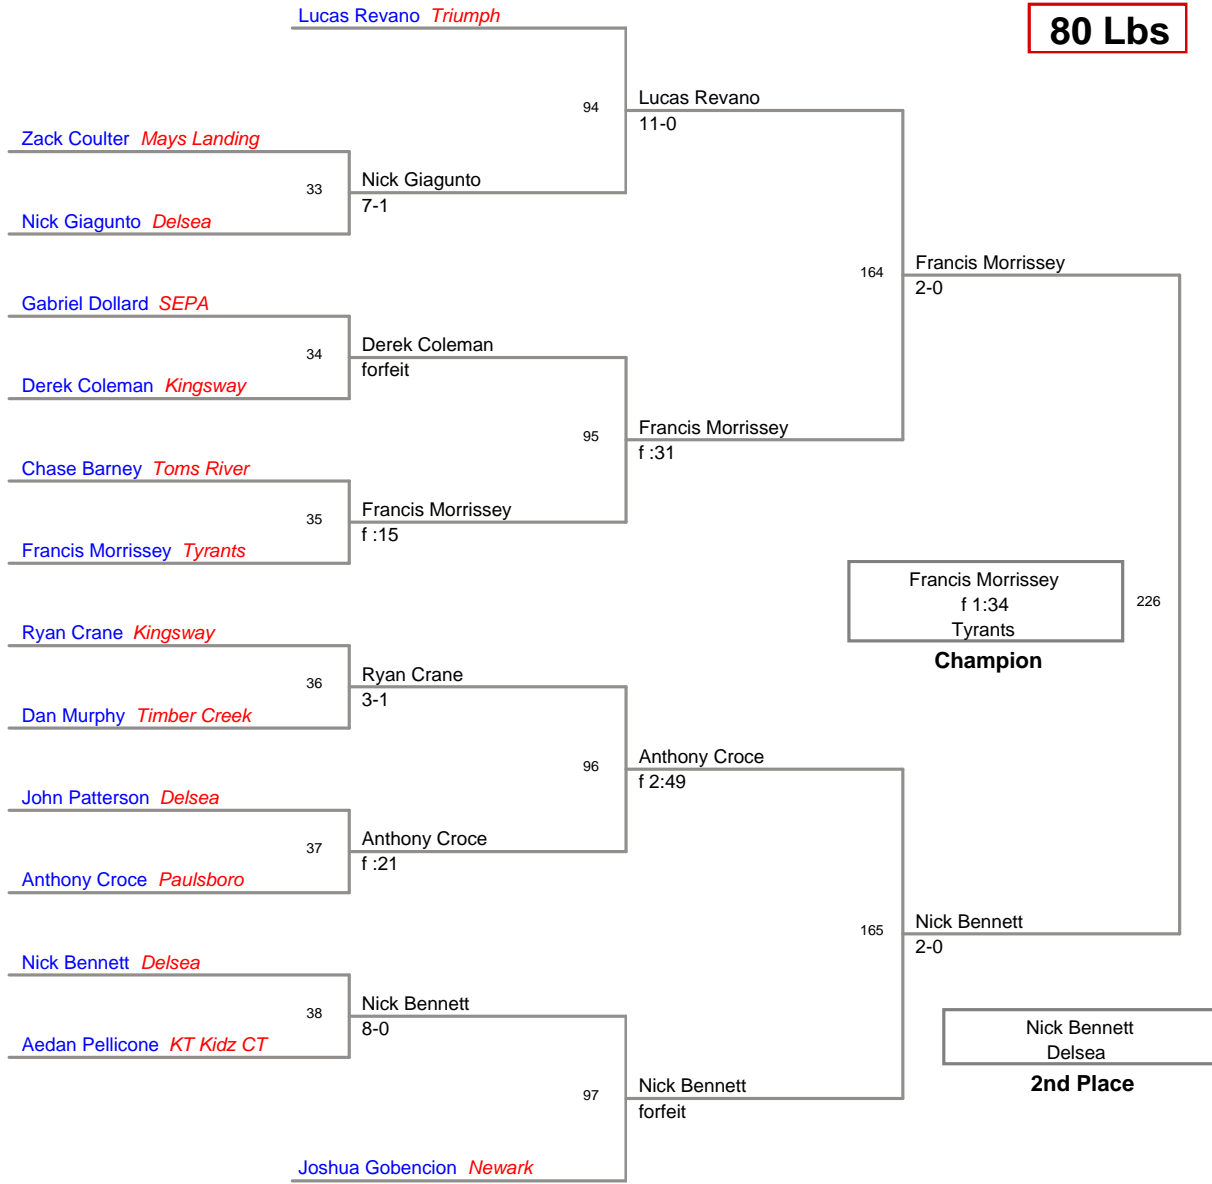

Kingsway 19th Annual PM  
Junior

**65 Lbs**

Kingsway 19th Annual PM  
Junior

**70 Lbs**

Kingsway 19th Annual PM  
Junior

**75 Lbs**

Kingsway 19th Annual PM  
Junior

**80 Lbs**

Kingsway 19th Annual PM  
Junior

**85 Lbs**

Kingsway 19th Annual PM  
Junior

**92 Lbs**

Kingsway 19th Annual PM  
Junior

**98 Lbs**

Kingsway 19th Annual PM  
Junior

**105 Lbs**

Nicholas Della Vecchia <i>Kingsway</i>	174	Raymond French
Raymond French <i>Timber Creek</i>		f :11

Raymond French  
*Timber Creek*

**Champion**

Mathew Blasch  
*Tyrants*

**2nd Place**

Nicholas Della  
Vecchia *Kingsway*