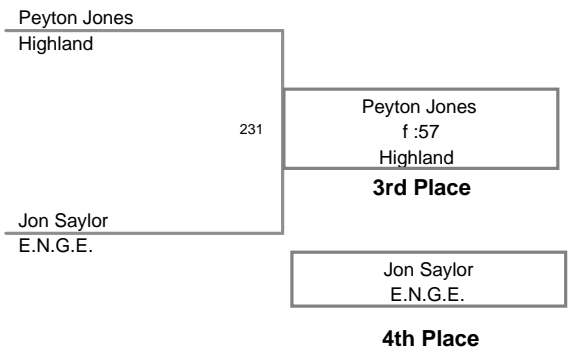

Kingsway 19th Annual PM  
Junior

**85 Lbs**

Kingsway 19th Annual PM  
Junior

**92 Lbs**

Kingsway 19th Annual PM  
Junior

**98 Lbs**

Kingsway 19th Annual PM  
Junior

**105 Lbs**