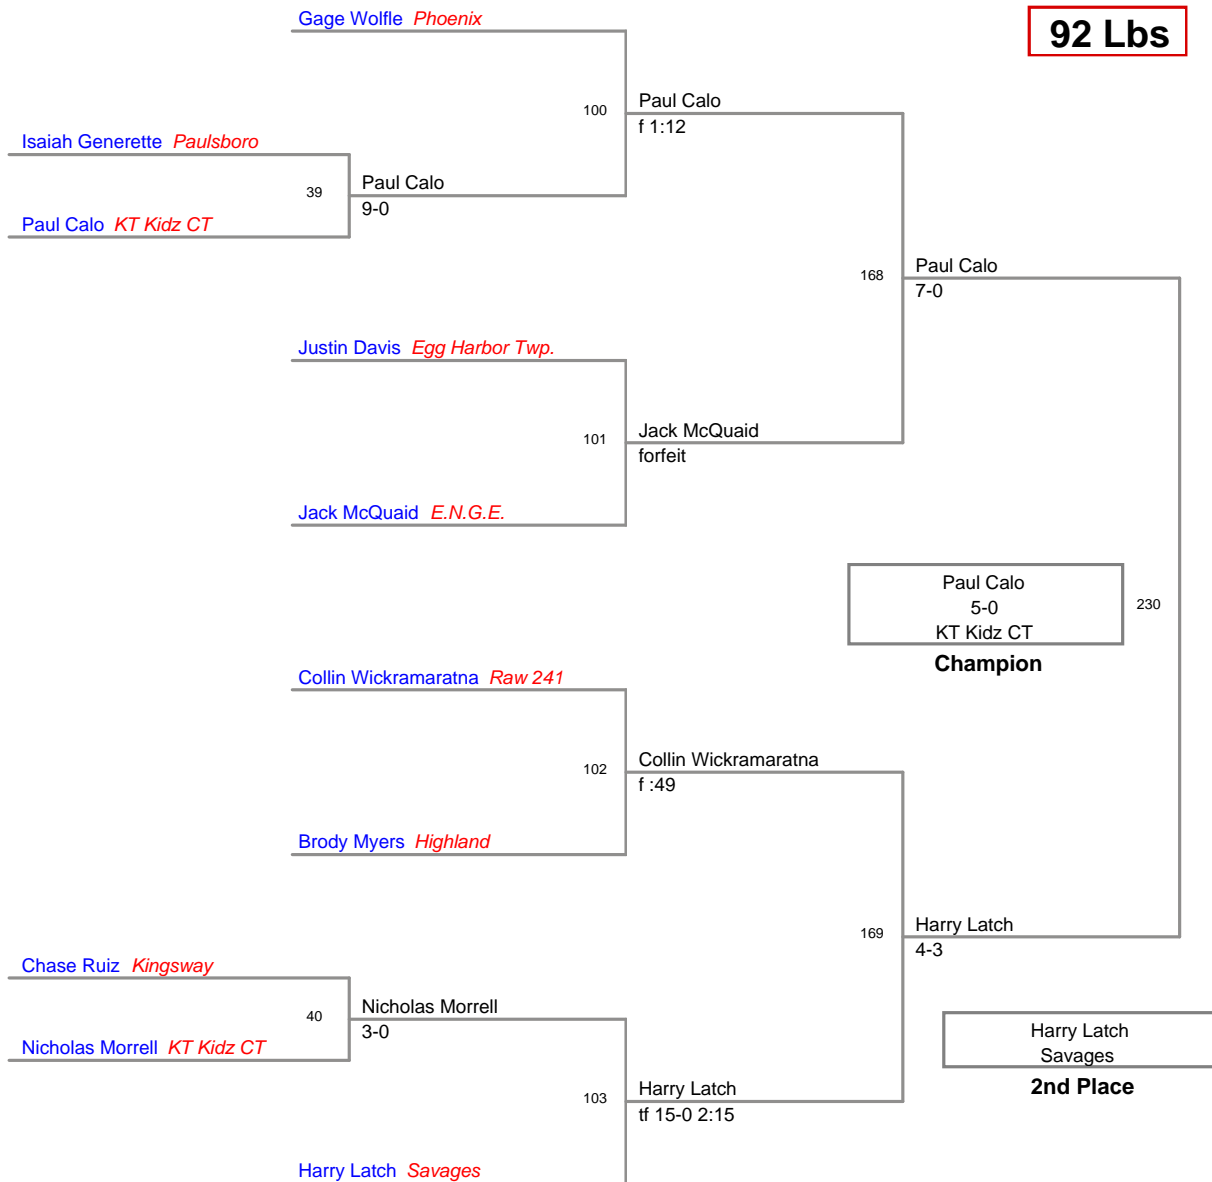

Kingsway 19th Annual PM  
Junior

**65 Lbs**

Kingsway 19th Annual PM  
Junior

**70 Lbs**

Kingsway 19th Annual PM  
Junior

**75 Lbs**

Kingsway 19th Annual PM  
Junior

**80 Lbs**

Kingsway 19th Annual PM  
Junior

**85 Lbs**

Kingsway 19th Annual PM  
Junior

**92 Lbs**

Kingsway 19th Annual PM  
Junior

**98 Lbs**

Kingsway 19th Annual PM  
Junior

**105 Lbs**