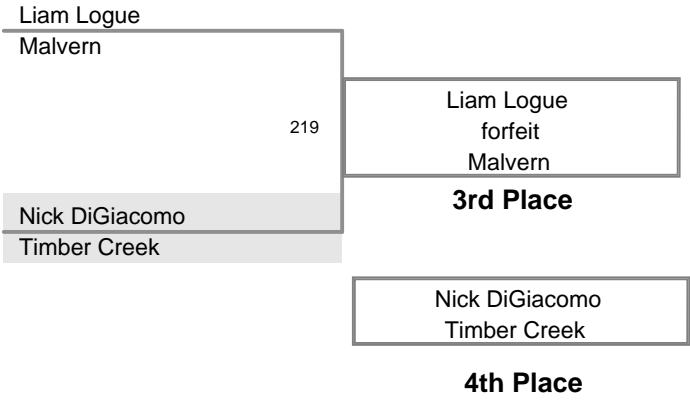

Kingsway 19th Annual PM  
Junior

**65 Lbs**

Kingsway 19th Annual PM  
Junior

**70 Lbs**

Kingsway 19th Annual PM  
Junior

**75 Lbs**

Kingsway 19th Annual PM  
Junior

**80 Lbs**

Kingsway 19th Annual PM  
Junior

**85 Lbs**

Kingsway 19th Annual PM  
Junior

**92 Lbs**

Kingsway 19th Annual PM  
Junior

**98 Lbs**

Kingsway 19th Annual PM  
Junior

**105 Lbs**