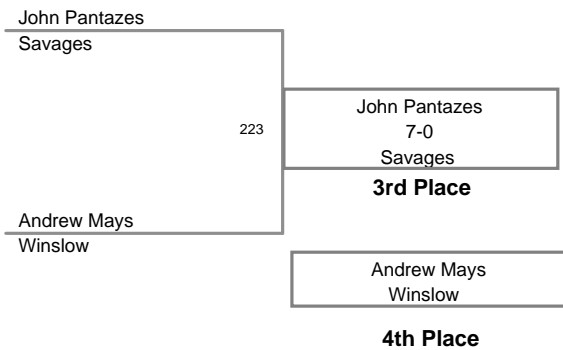

Kingsway 19th Annual PM  
Junior

**65 Lbs**

Kingsway 19th Annual PM  
Junior

**70 Lbs**

Kingsway 19th Annual PM  
Junior

**75 Lbs**

Kingsway 19th Annual PM  
Junior

**80 Lbs**