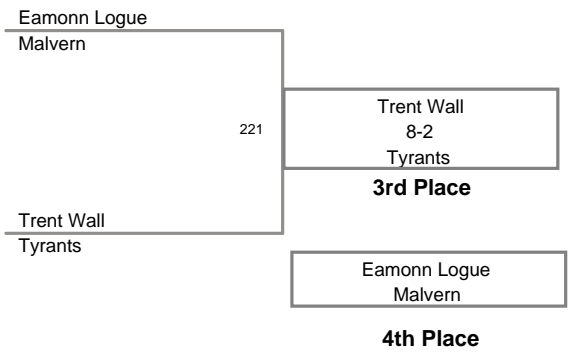

Kingsway 19th Annual PM  
Junior

**65 Lbs**

Kingsway 19th Annual PM  
Junior

**70 Lbs**

Kingsway 19th Annual PM  
Junior

**75 Lbs**

Kingsway 19th Annual PM  
Junior

**80 Lbs**