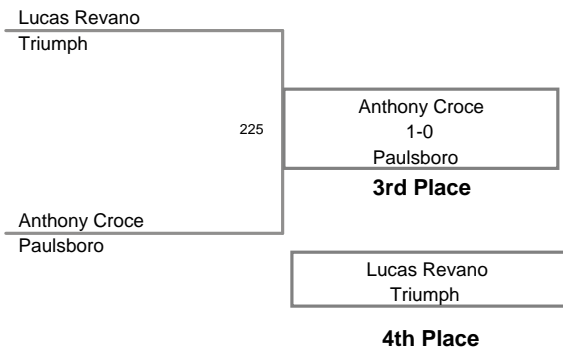

Kingsway 19th Annual PM  
Junior

**65 Lbs**

Kingsway 19th Annual PM  
Junior

**70 Lbs**

Kingsway 19th Annual PM  
Junior

**75 Lbs**

Kingsway 19th Annual PM  
Junior

**80 Lbs**