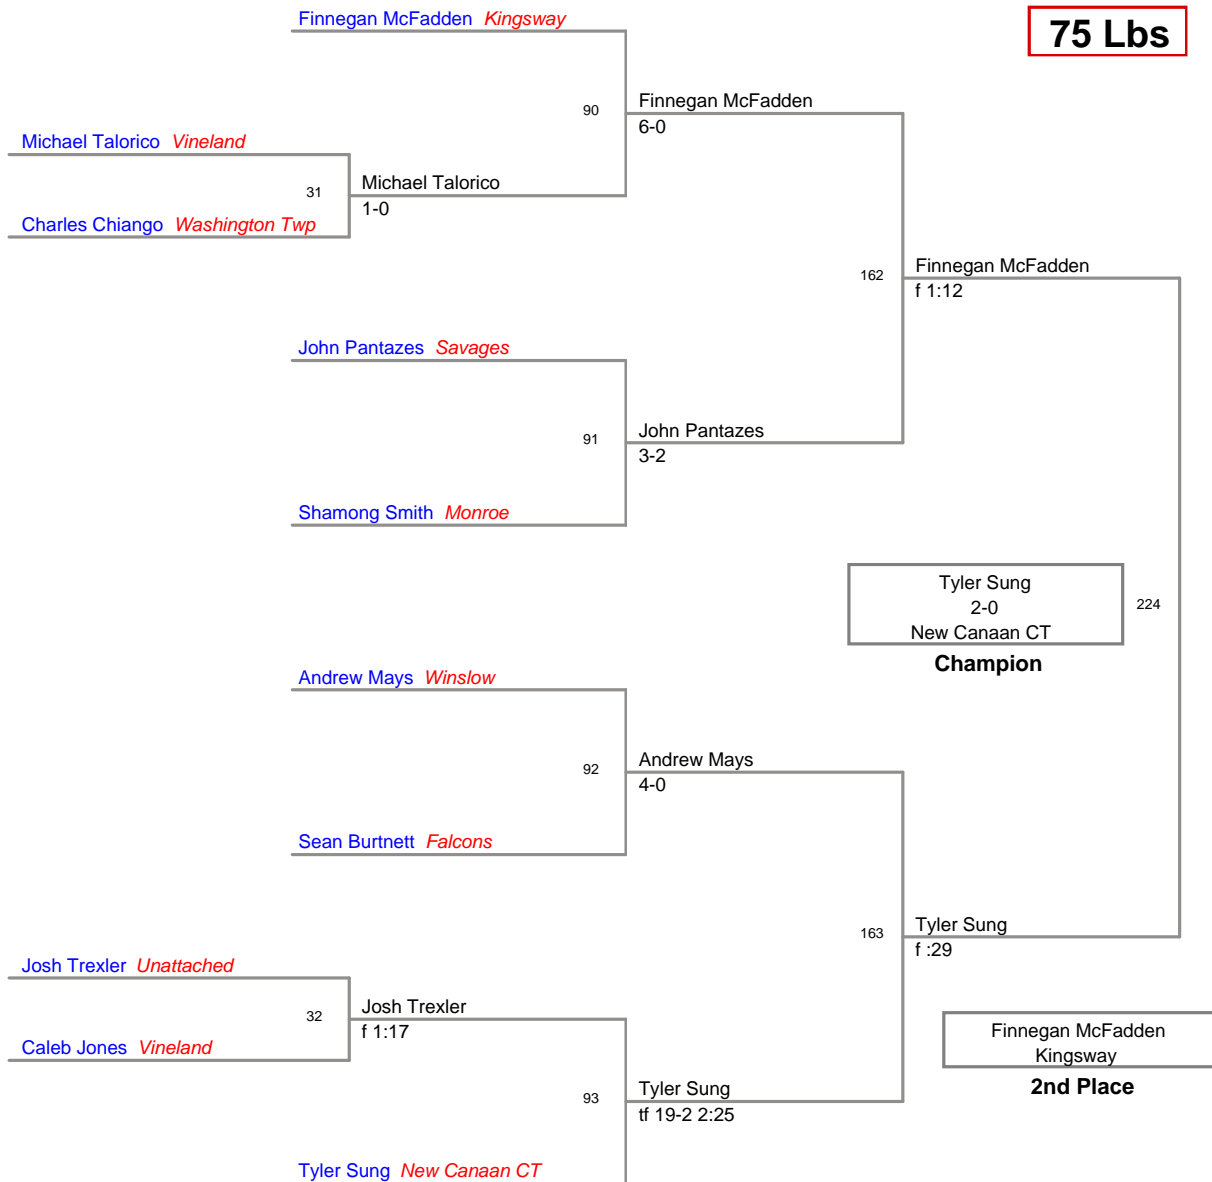

Kingsway 19th Annual PM  
Junior

**65 Lbs**

Kingsway 19th Annual PM  
Junior

**70 Lbs**

Kingsway 19th Annual PM  
Junior

**75 Lbs**

Kingsway 19th Annual PM  
Junior

**80 Lbs**

Kingsway 19th Annual PM  
Junior

**85 Lbs**

Kingsway 19th Annual PM  
Junior

**92 Lbs**

Kingsway 19th Annual PM  
Junior

**98 Lbs**

Kingsway 19th Annual PM  
Junior

**105 Lbs**