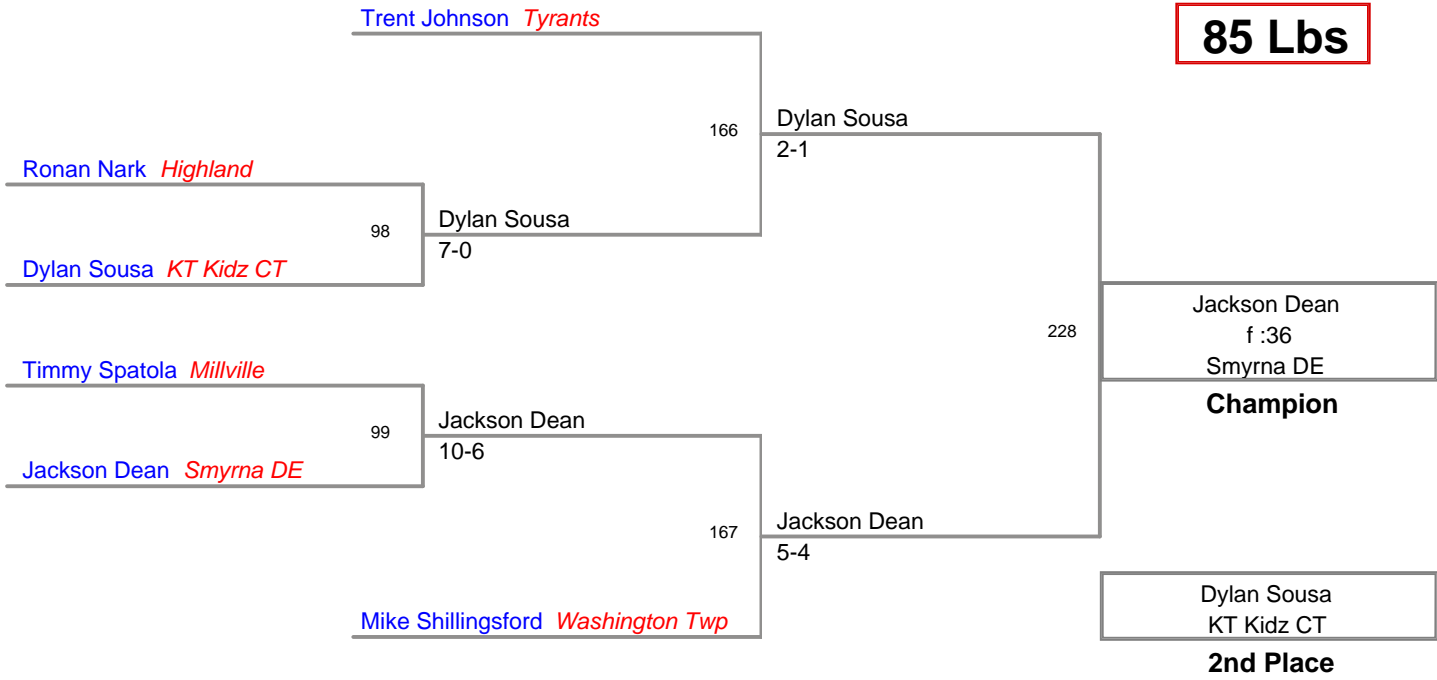

Kingsway 19th Annual PM  
Junior

**65 Lbs**

Kingsway 19th Annual PM  
Junior

**70 Lbs**

Kingsway 19th Annual PM  
Junior

**75 Lbs**

Kingsway 19th Annual PM  
Junior

**80 Lbs**

Kingsway 19th Annual PM  
Junior

**85 Lbs**

Kingsway 19th Annual PM  
Junior

**92 Lbs**

Kingsway 19th Annual PM  
Junior

**98 Lbs**

Kingsway 19th Annual PM  
Junior

**105 Lbs**