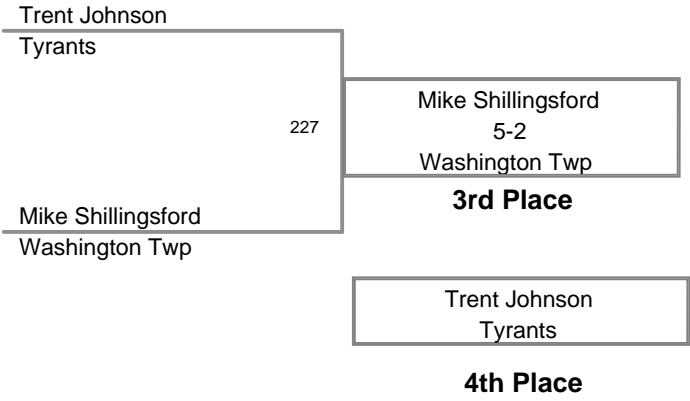

Kingsway 19th Annual PM
Junior

85 Lbs