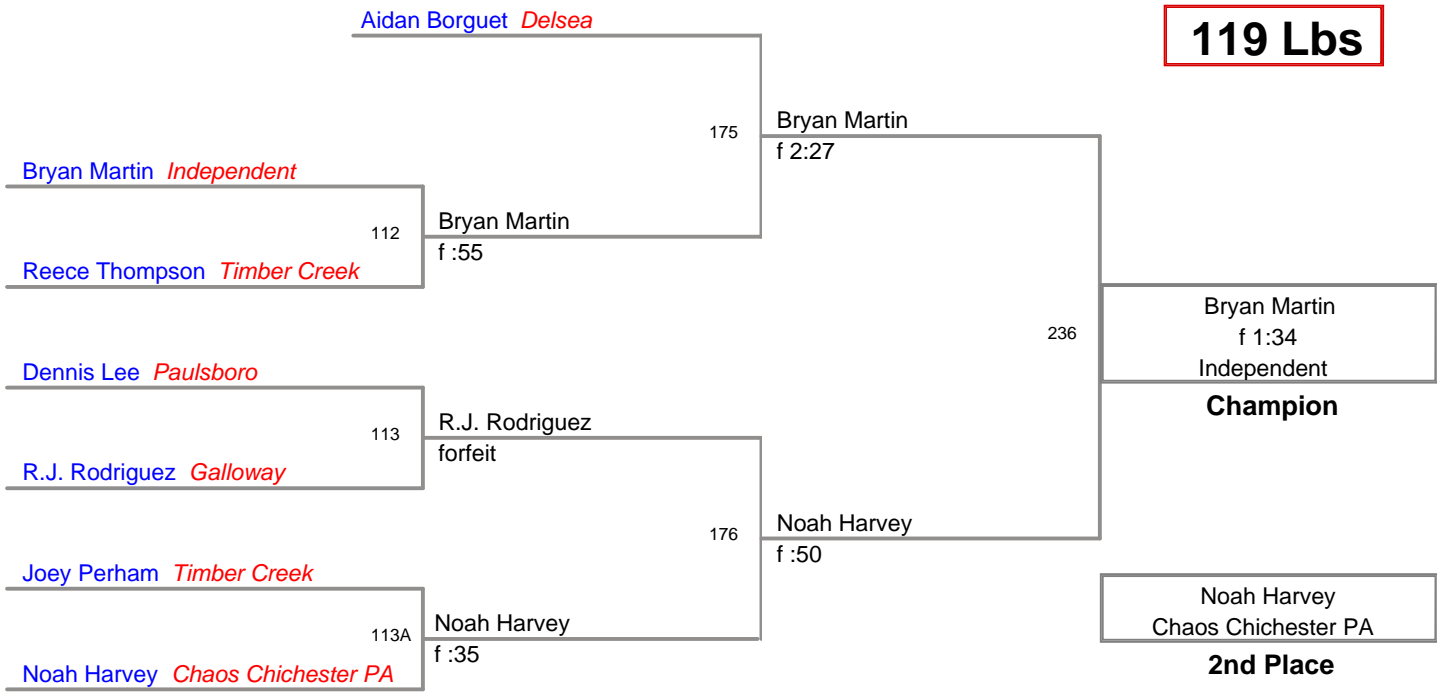

Kingsway 19th Annual PM
Junior

119 Lbs