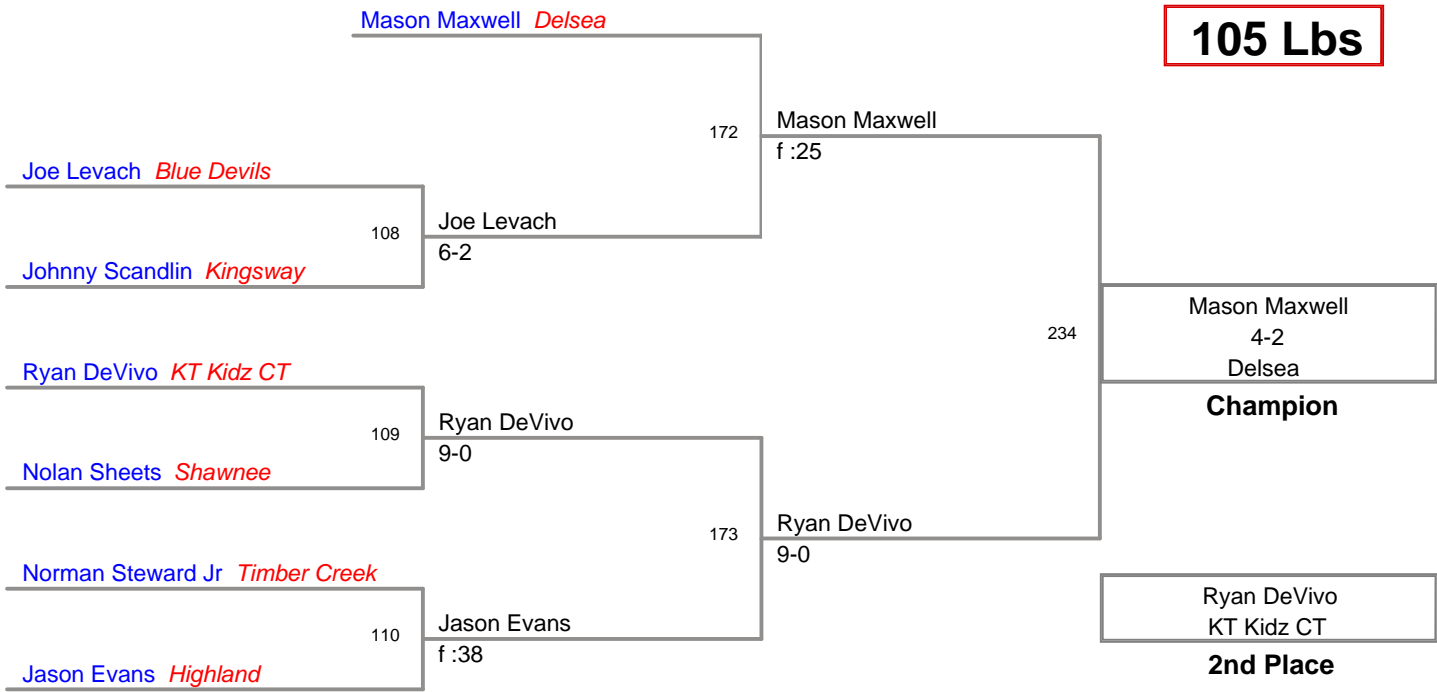

Kingsway 19th Annual PM  
Junior

**85 Lbs**

Kingsway 19th Annual PM  
Junior

**92 Lbs**

Kingsway 19th Annual PM  
Junior

**98 Lbs**

Kingsway 19th Annual PM  
Junior

**105 Lbs**