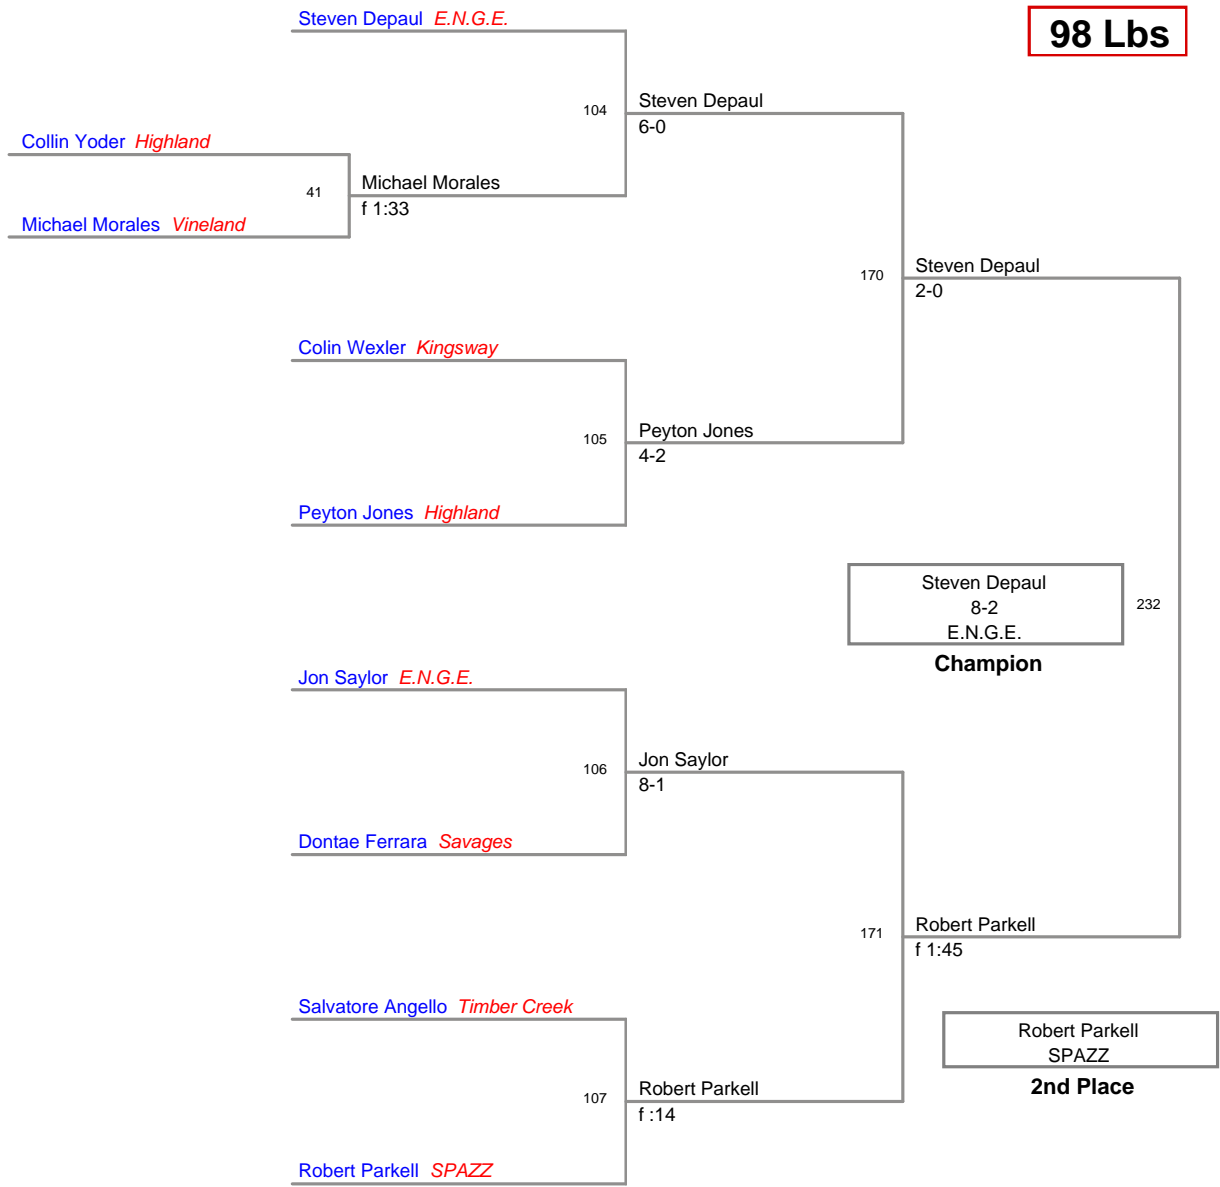

Kingsway 19th Annual PM  
Junior

**85 Lbs**

Kingsway 19th Annual PM  
Junior

**92 Lbs**

Kingsway 19th Annual PM  
Junior

**98 Lbs**

Kingsway 19th Annual PM  
Junior

**105 Lbs**